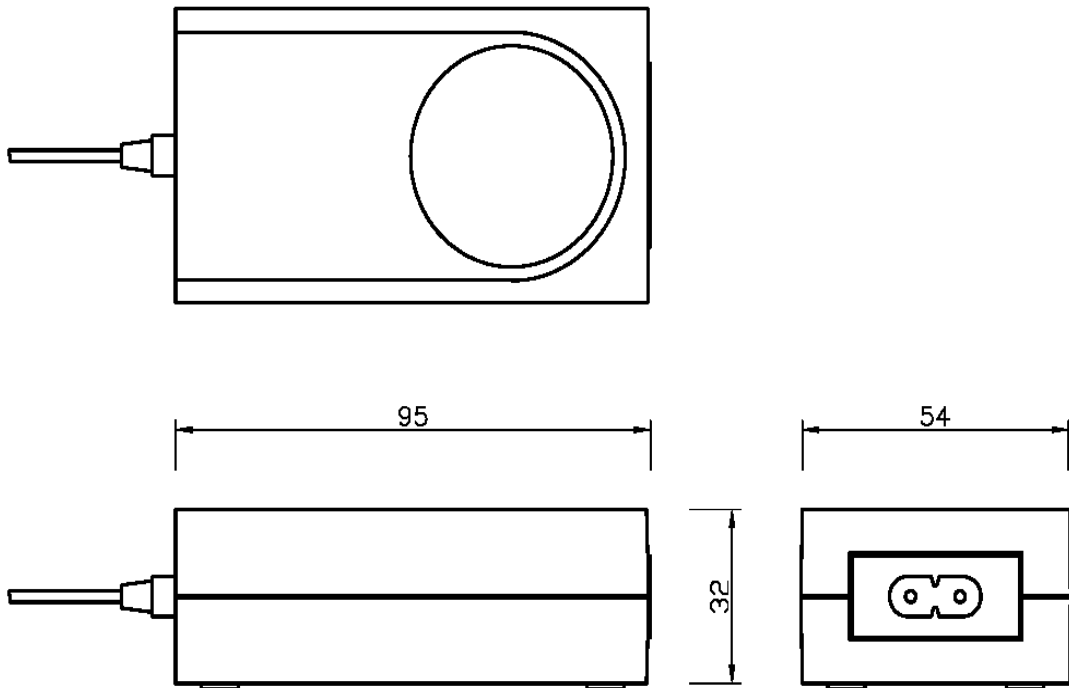

Specification

Input	AC 100V~250V, 47~63Hz
Output	+ 12V DC, 1.5A
Safety Approval	C-ul1950, TUV/IEC950, SAA, CB, MJTI
Input connector	Shaver type
Case size	95mm(W) × 54mm(H) × 32mm(L)

Drawings

Lanics Co., Ltd.